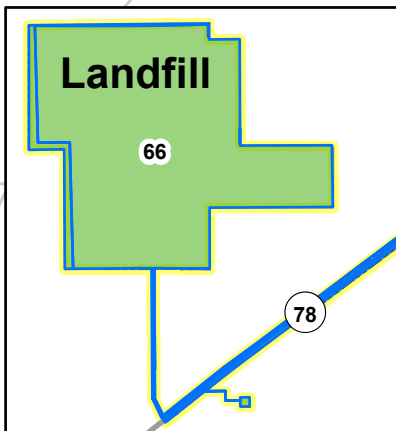

# Proposal 1 - City Council Districts 2022

Proposal 1  
Precinct 9 moves from District 1 to District 2

Precinct Population:  
Precinct 9 = 1170

CITY POPULATION PER 2020 CENSUS	111,852		
<b>POPULATION DEVIATION ANALYSIS</b>			
<i>PROPOSAL 1</i>			
DIST.	POP.	DEV.	% DEV.
1	28476	513	1.8%
2	27840	-123	-0.4%
3	27949	-14	-0.1%
4	27587	-376	-1.3%
IDEAL POPULATION	27,963		

**Legend**

- City Limits
- PRECINCTS

**Districts Proposal 1**

- 1
- 2
- 3
- 4

This map has been produced by the City of Pueblo. Data provided herein is derived from sources with varying levels of accuracy. The City of Pueblo disclaims all responsibility for the accuracy or completeness of information contained herein.