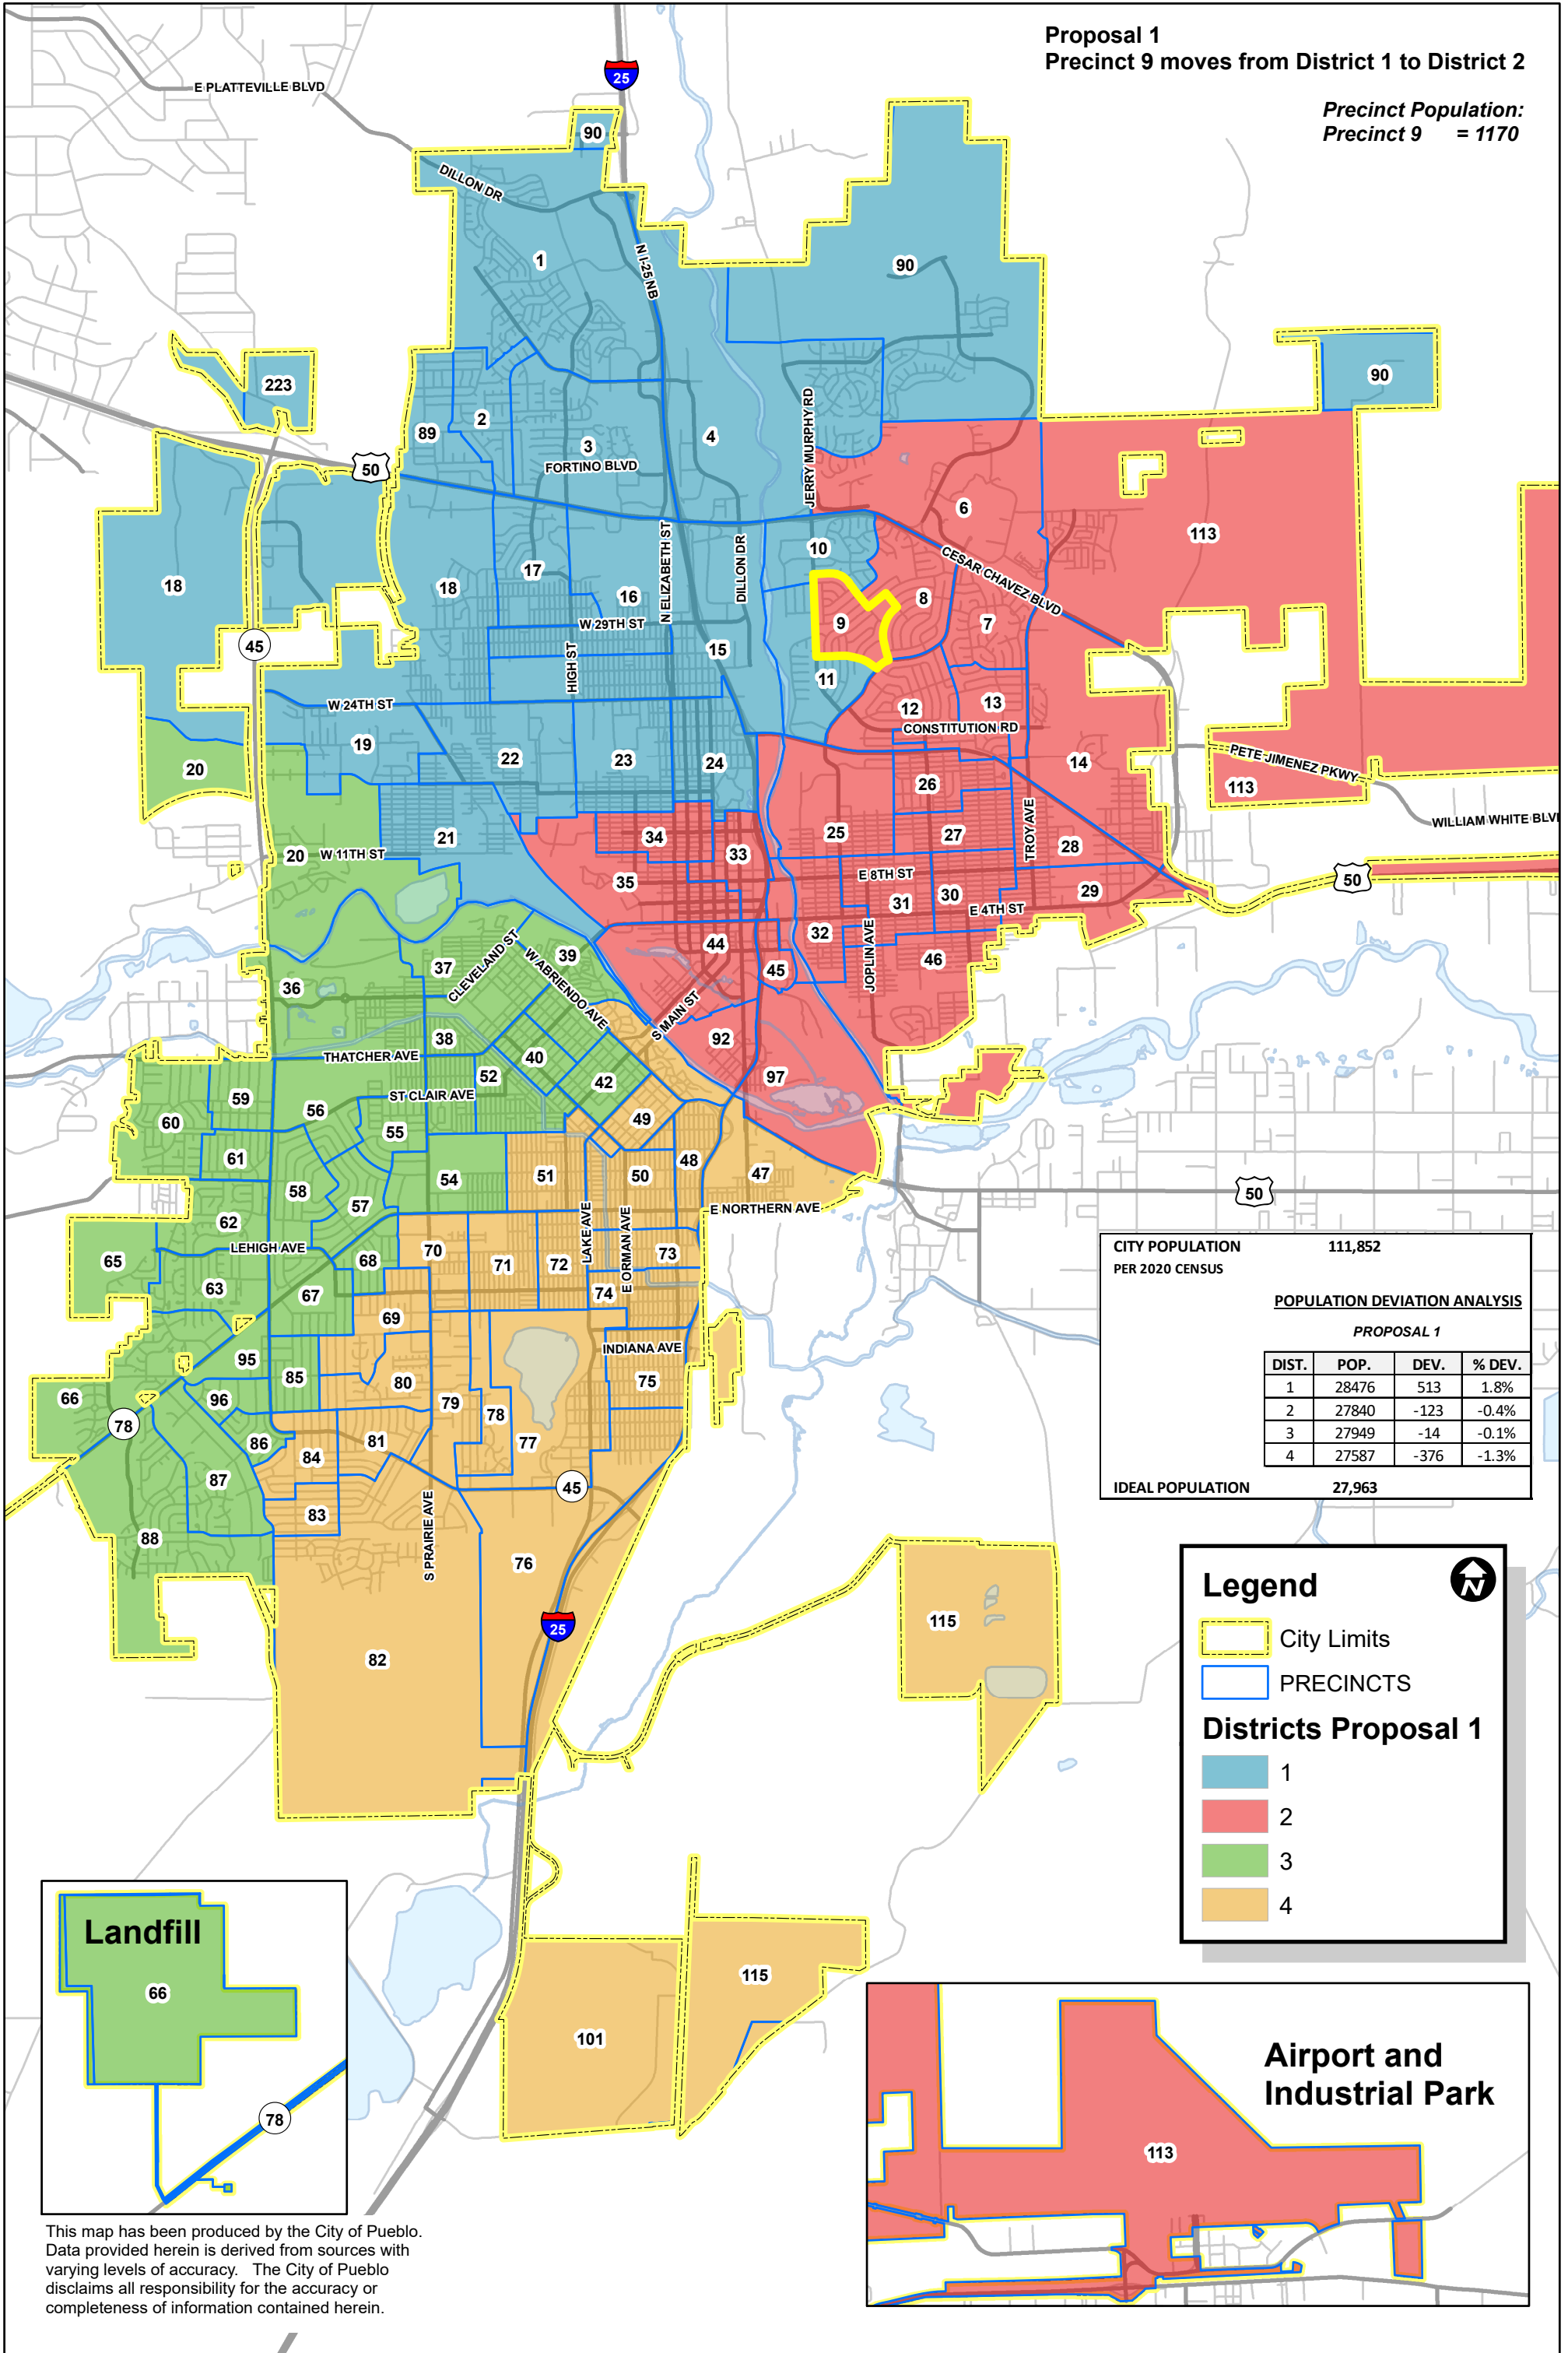

# Proposal 1 - City Council Districts 2022

Proposal 1  
Precinct 9 moves from District 1 to District 2

Precinct Population:  
Precinct 9 = 1170

CITY POPULATION PER 2020 CENSUS	111,852		
<b>POPULATION DEVIATION ANALYSIS</b>			
<i>PROPOSAL 1</i>			
DIST.	POP.	DEV.	% DEV.
1	28476	513	1.8%
2	27840	-123	-0.4%
3	27949	-14	-0.1%
4	27587	-376	-1.3%
IDEAL POPULATION	27,963		

**Legend**

- City Limits
- PRECINCTS

**Districts Proposal 1**

- 1
- 2
- 3
- 4

This map has been produced by the City of Pueblo. Data provided herein is derived from sources with varying levels of accuracy. The City of Pueblo disclaims all responsibility for the accuracy or completeness of information contained herein.