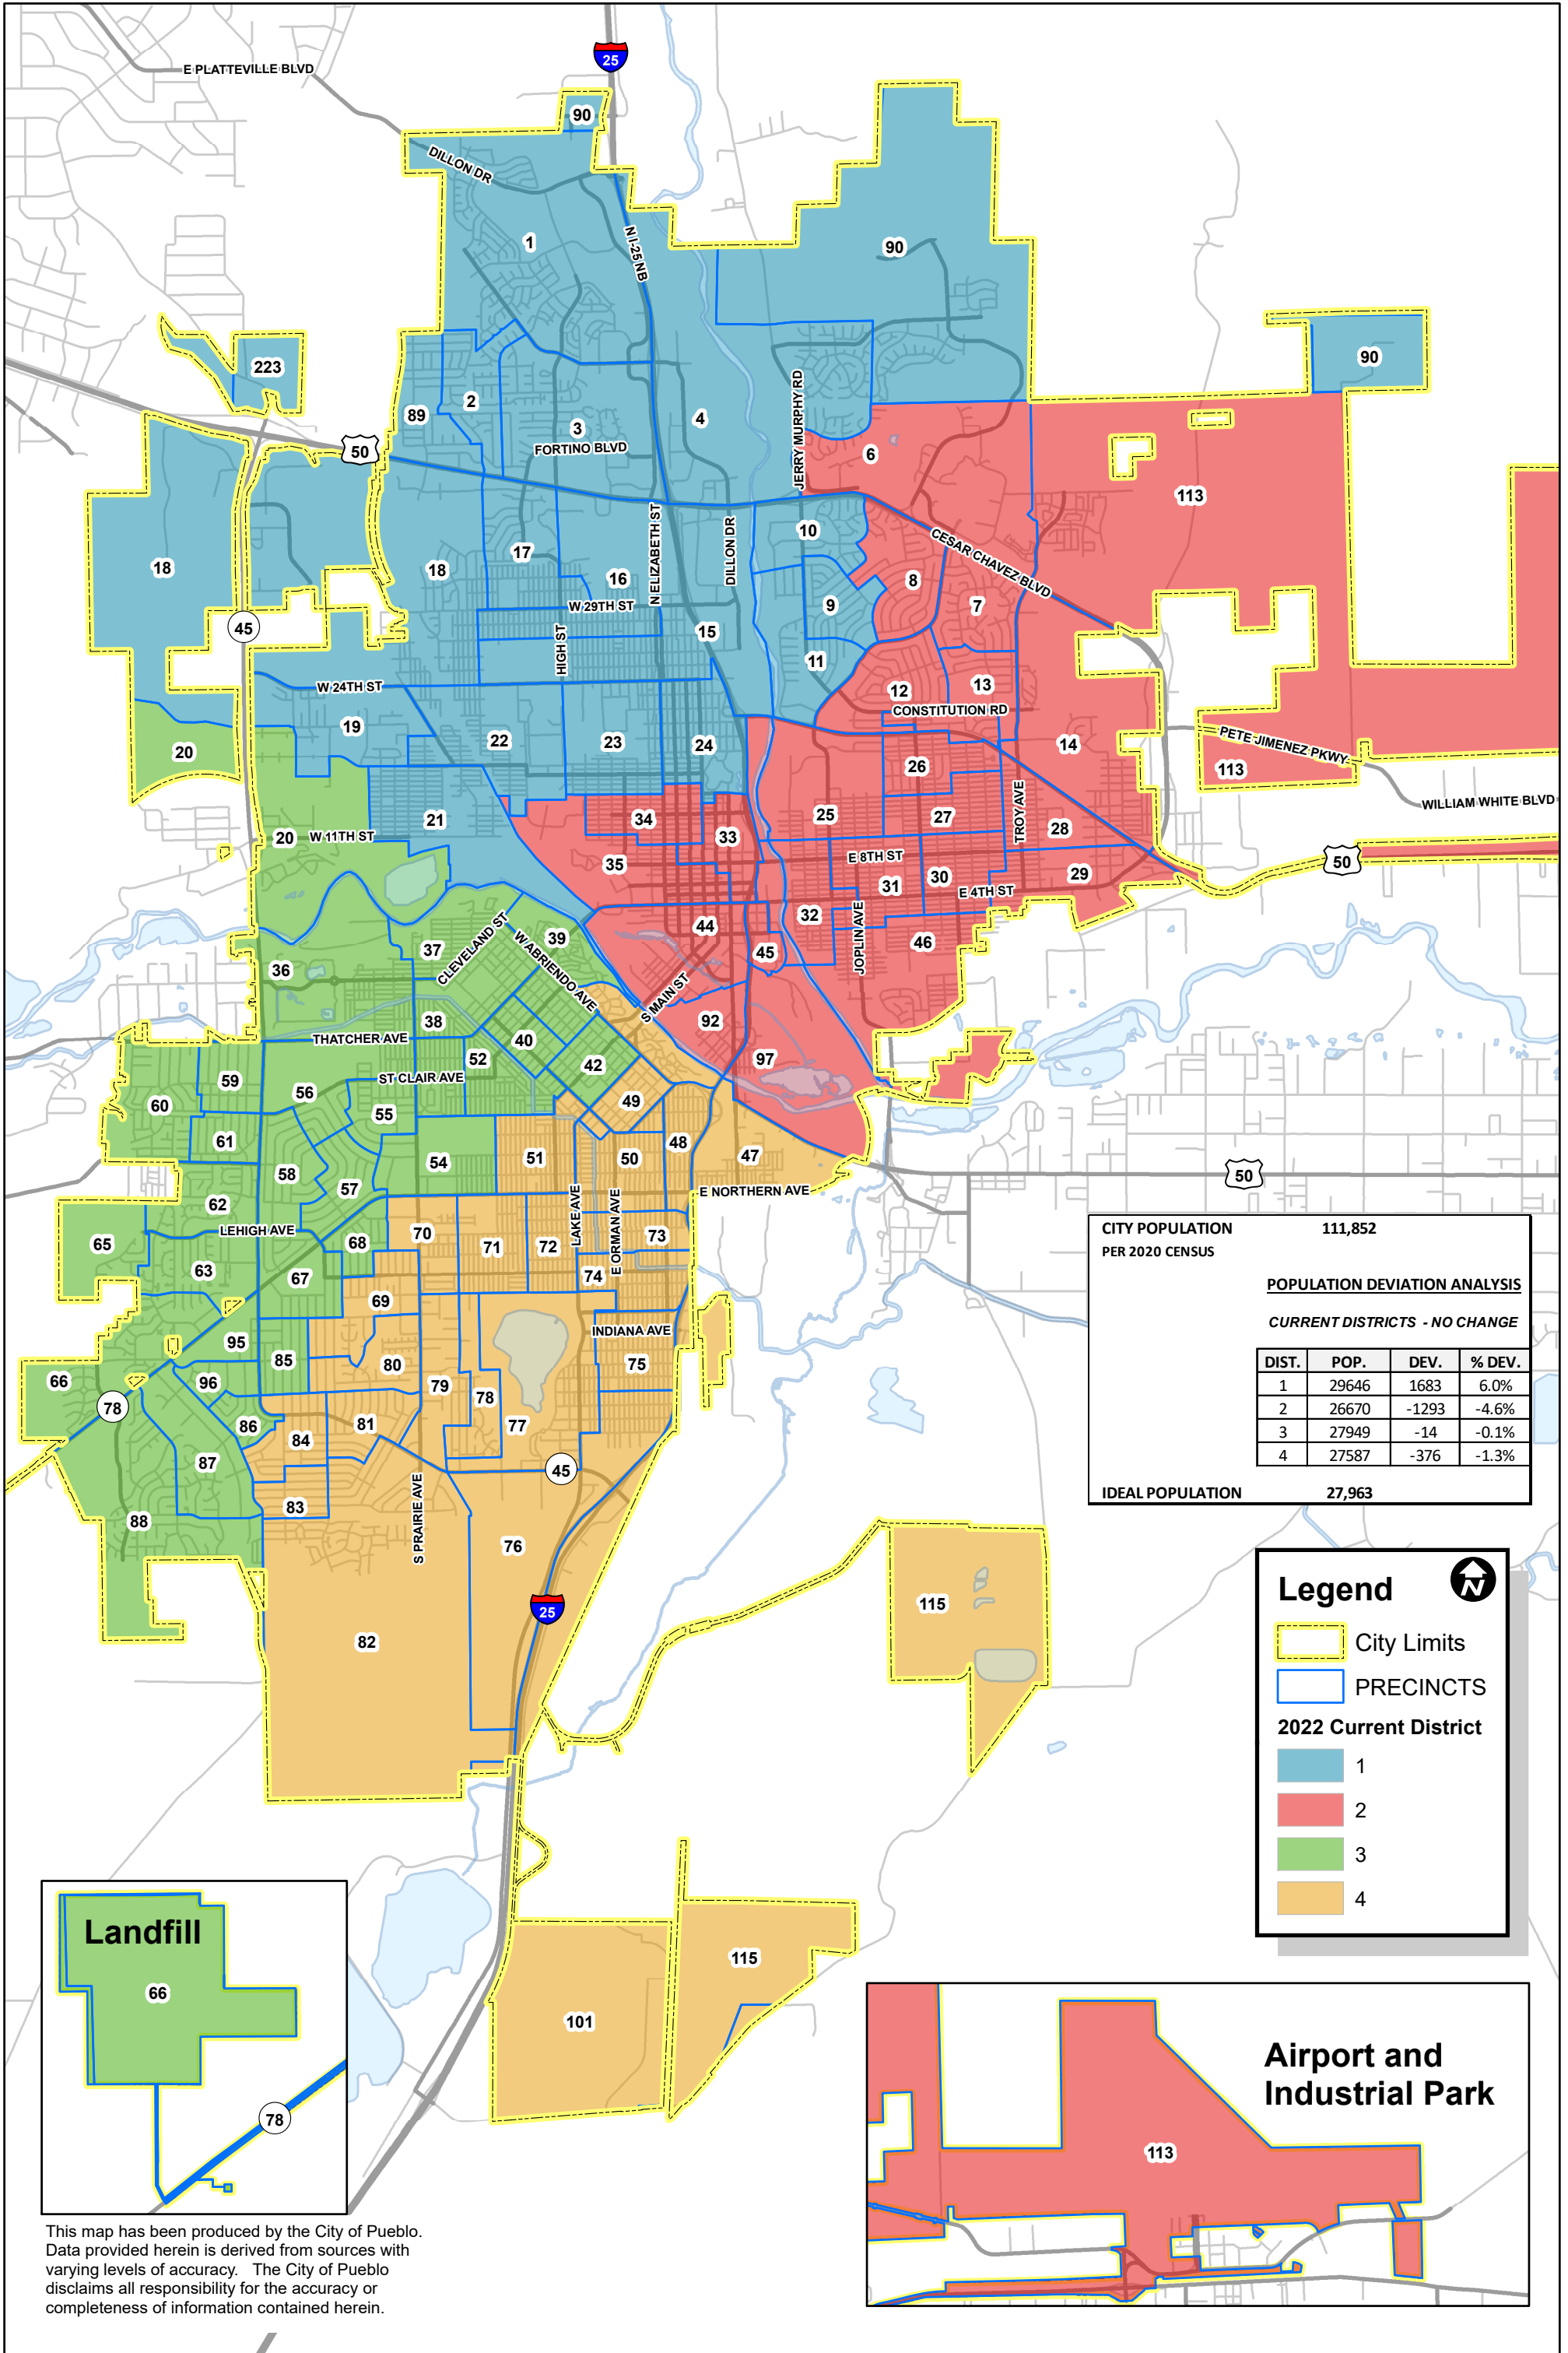

Current City Council Districts 2022

CITY POPULATION	111,852		
PER 2020 CENSUS			
POPULATION DEVIATION ANALYSIS			
<i>CURRENT DISTRICTS - NO CHANGE</i>			
DIST.	POP.	DEV.	% DEV.
1	29646	1683	6.0%
2	26670	-1293	-4.6%
3	27949	-14	-0.1%
4	27587	-376	-1.3%
IDEAL POPULATION	27,963		

Legend

- City Limits
- PRECINCTS

2022 Current District

- 1
- 2
- 3
- 4

Landfill

Airport and Industrial Park

This map has been produced by the City of Pueblo. Data provided herein is derived from sources with varying levels of accuracy. The City of Pueblo disclaims all responsibility for the accuracy or completeness of information contained herein.