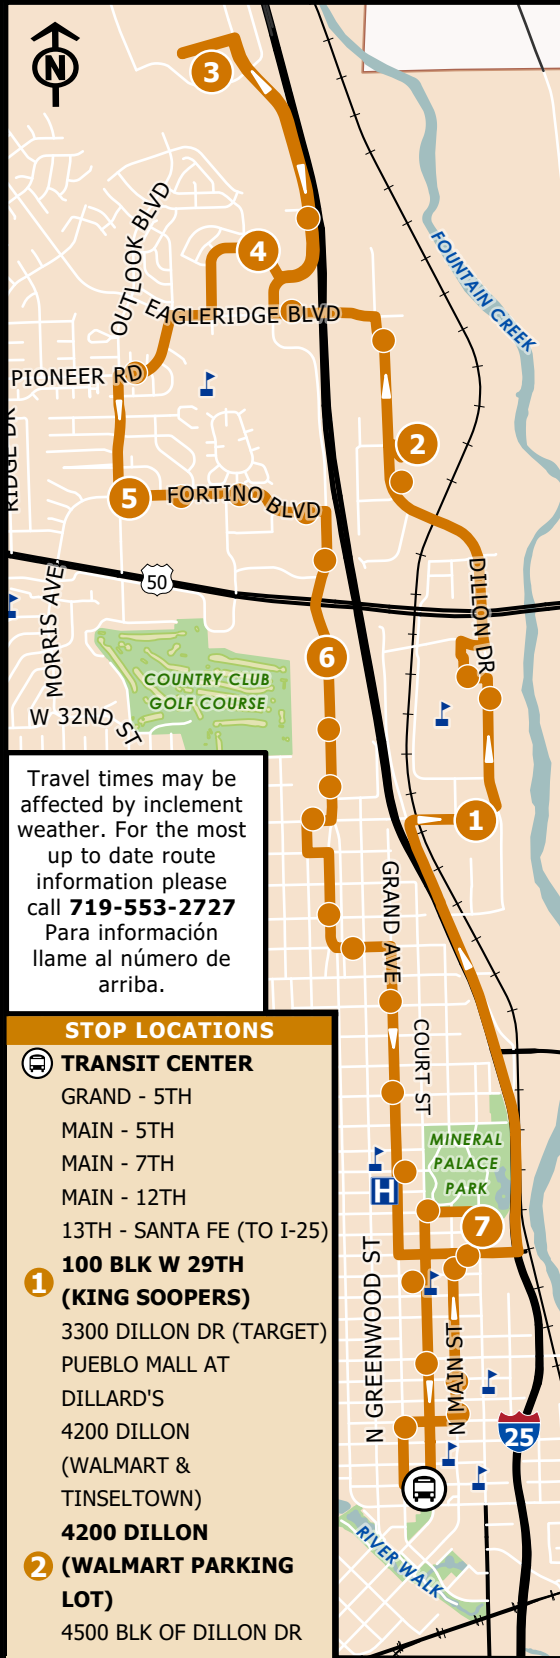

ROUTE 6 PUEBLO MALL

Travel times may be affected by inclement weather. For the most up to date route information please call **719-553-2727**
Para información llame al número de arriba.

- STOP LOCATIONS**
- TRANSIT CENTER**
GRAND - 5TH
MAIN - 5TH
MAIN - 7TH
MAIN - 12TH
13TH - SANTA FE (TO I-25)
 - 1 100 BLK W 29TH (KING SOOPERS)**
3300 DILLON DR (TARGET)
PUEBLO MALL AT DILLARD'S
4200 DILLON (WALMART & TINSELTOWN)
 - 2 4200 DILLON (WALMART PARKING LOT)**
4500 BLK OF DILLON DR
600 BLK EAGLERIDGE & ELIZABETH
 - 3 PUEBLO CROSSING SHOPPING CENTER**
4900 BLK N ELIZABETH
 - 4 4700 BLK EAGLERIDGE CIR (VA MEDICAL CENTER)**
PIONEER - BROWNING
 - 5 FORTINO - OUTLOOK (CENTURA HEALTH)**
1300 BLK FORTINO BLVD
FORTINO - CLUB MANOR (POST OFFICE)
FORTINO - ELIZABETH
ELIZABETH - PATTY LN
 - 6 3400 BLK N ELIZABETH**

- 7 3000 BLK N ELIZABETH (PARKVIEW MEDICAL CENTER)**
2900 BLK N ELIZABETH (SONIC)
29TH - ELIZABETH
ELIZABETH - 26TH
25TH - ELIZABETH
GRAND - 23RD
N GRAND - 20TH ST SOUTH
400 W 16TH
- 7 1414 N SANTA FE (MINERAL PALACE TOWERS)**
15TH - COURT
COURT - 12TH
COURT - 8TH
COURT - 6TH

TRANSIT CENTER