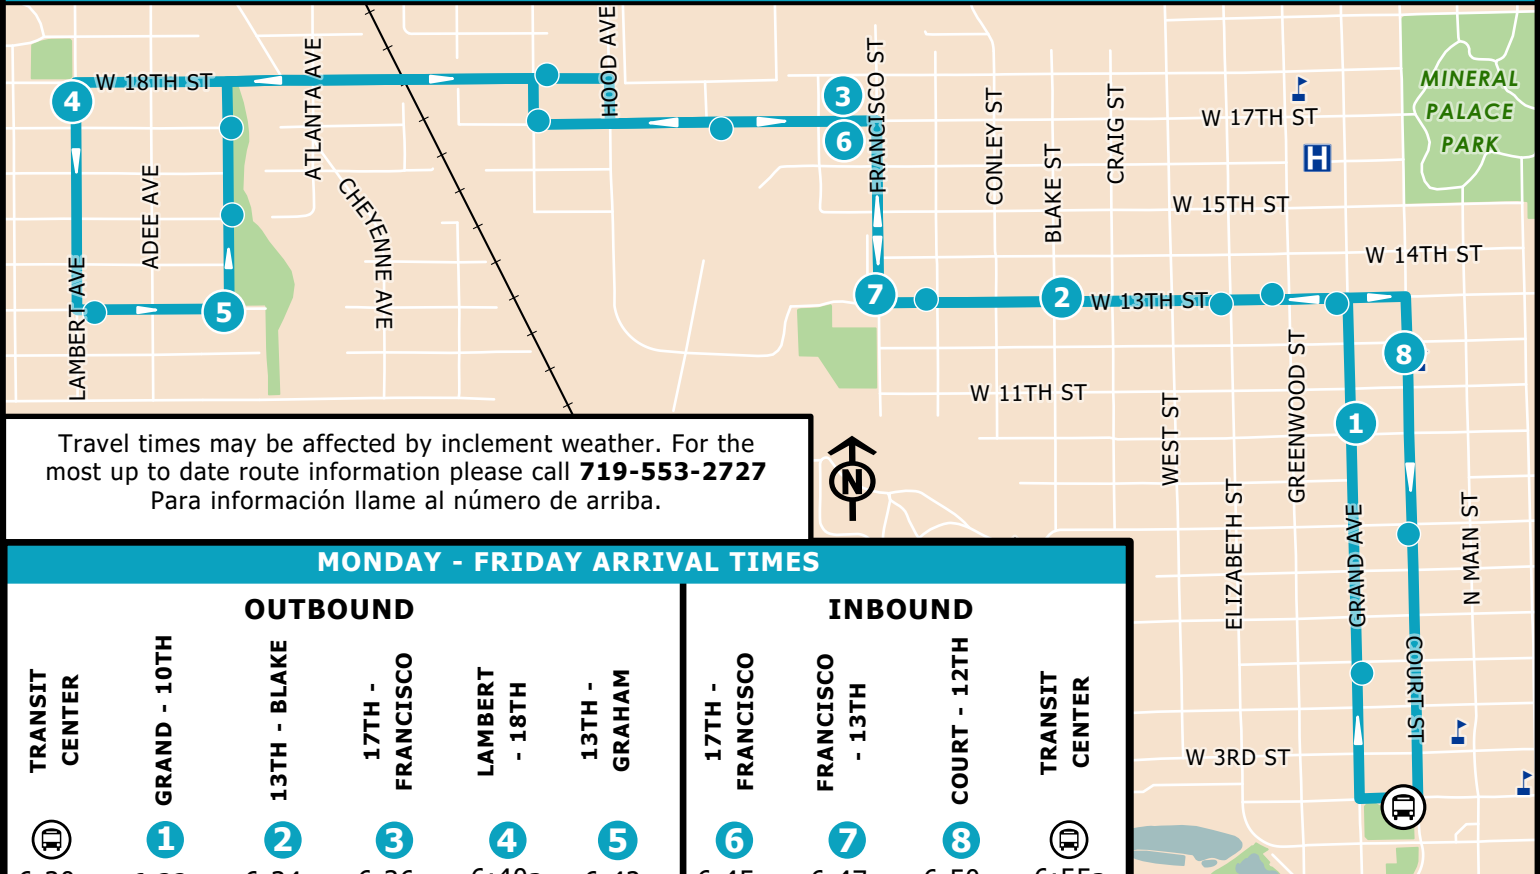

ROUTE 3 IRVING PLACE

Travel times may be affected by inclement weather. For the most up to date route information please call **719-553-2727**
 Para información llame al número de arriba.

MONDAY - FRIDAY ARRIVAL TIMES

TRANSIT CENTER	OUTBOUND					INBOUND			
	GRAND - 10TH	13TH - BLAKE	17TH - FRANCISCO	LAMBERT - 18TH	13TH - GRAHAM	17TH - FRANCISCO	FRANCISCO - 13TH	COURT - 12TH	TRANSIT CENTER
6:30a	6:32a	6:34a	6:36a	6:40a	6:42a	6:45a	6:47a	6:50a	6:55a
7:00a	7:02a	7:04a	7:06a	7:10a	7:12a	7:15a	7:17a	7:20a	7:25a
7:30a	7:32a	7:34a	7:36a	7:40a	7:42a	7:45a	7:47a	7:50a	7:55a
8:00a	8:02a	8:04a	8:06a	8:10a	8:12a	8:15a	8:17a	8:20a	8:25a
8:30a	8:32a	8:34a	8:36a	8:40a	8:42a	8:45a	8:47a	8:50a	8:55a
9:30a	9:32a	9:34a	9:36a	9:40a	9:42a	9:45a	9:47a	9:50a	9:55a
10:30a	10:32a	10:34a	10:36a	10:40a	10:42a	10:45a	10:47a	10:50a	10:55a
11:30a	11:32a	11:34a	11:36a	11:40a	11:42a	11:45a	11:47a	11:50a	11:55a
12:30p	12:32p	12:34p	12:36p	12:40p	12:42p	12:45p	12:47p	12:50p	12:55p
1:30p	1:32p	1:34p	1:36p	1:40p	1:42p	1:45p	1:47p	1:50p	1:55p
2:30p	2:32p	2:34p	2:36p	2:40p	2:42p	2:45p	2:47p	2:50p	2:55p
3:00p	3:02p	3:04p	3:06p	3:10p	3:12p	3:15p	3:17p	3:20p	3:25p
3:30p	3:32p	3:34p	3:36p	3:40p	3:42p	3:45p	3:47p	3:50p	3:55p
4:00p	4:02p	4:04p	4:06p	4:10p	4:12p	4:15p	4:17p	4:20p	4:25p
4:30p	4:32p	4:34p	4:36p	4:40p	4:42p	4:45p	4:47p	4:50p	4:55p
5:30p	5:32p	5:34p	5:36p	5:40p	5:43p	5:45p	5:47p	5:50p	5:55p

STOP LOCATIONS

-  **TRANSIT CENTER**
GRAND - 5TH
- 1 GRAND - 10TH**
13TH - GREENWOOD
- 2 13TH - BLAKE**
13TH - BAXTER
- 3 17TH - FRANCISCO (LOAF N JUG)**
18TH - HOOPER
- 4 LAMBERT - 18TH**
13TH - LAMBERT
- 5 13TH - GRAHAM (BETHLEHEM APARTMENTS)**
GRAHAM - 15TH
GRAHAM - 17TH
HOOPER - 17TH
W 17TH ST - AT CMHIP
- 6 17TH - FRANCISCO**
- 7 FRANCISCO - 13TH**
13TH - BLAKE
13TH - ELIZABETH
13TH - GRAND
- 8 COURT - 12TH**
COURT - 8TH
COURT - 6TH
-  **TRANSIT CENTER**