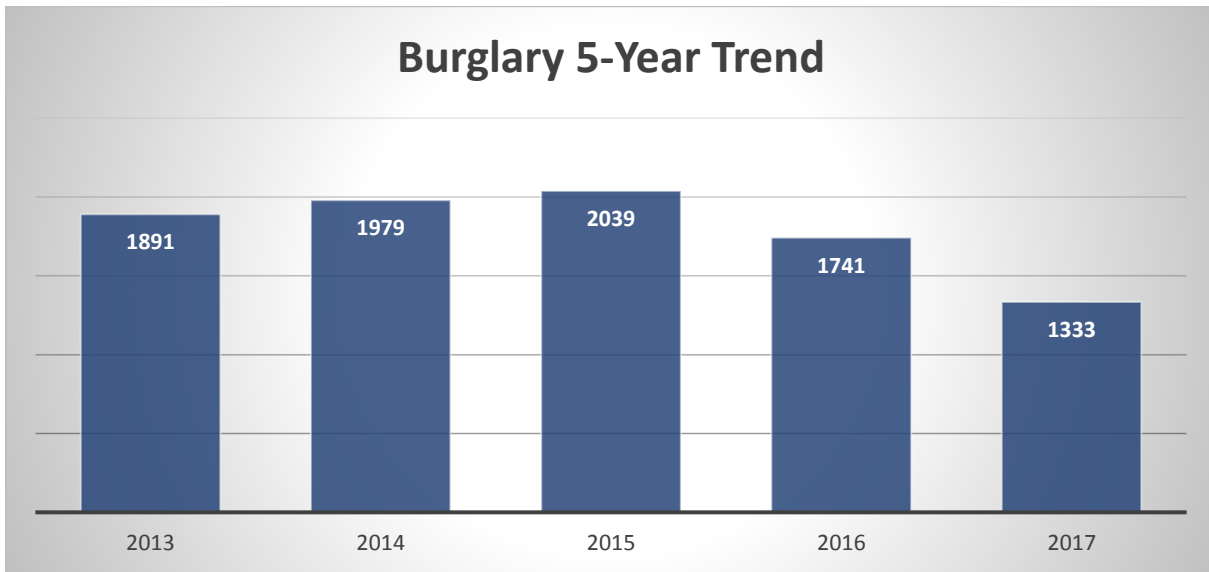

Pueblo Police Department

200 S. Main Street
Pueblo, CO 81003
719.553.2502

Property Crime	2013	2014	2015	2016	2017	% Δ '16-'17
Burglary	1891	1979	2039	1741	1333	-23%