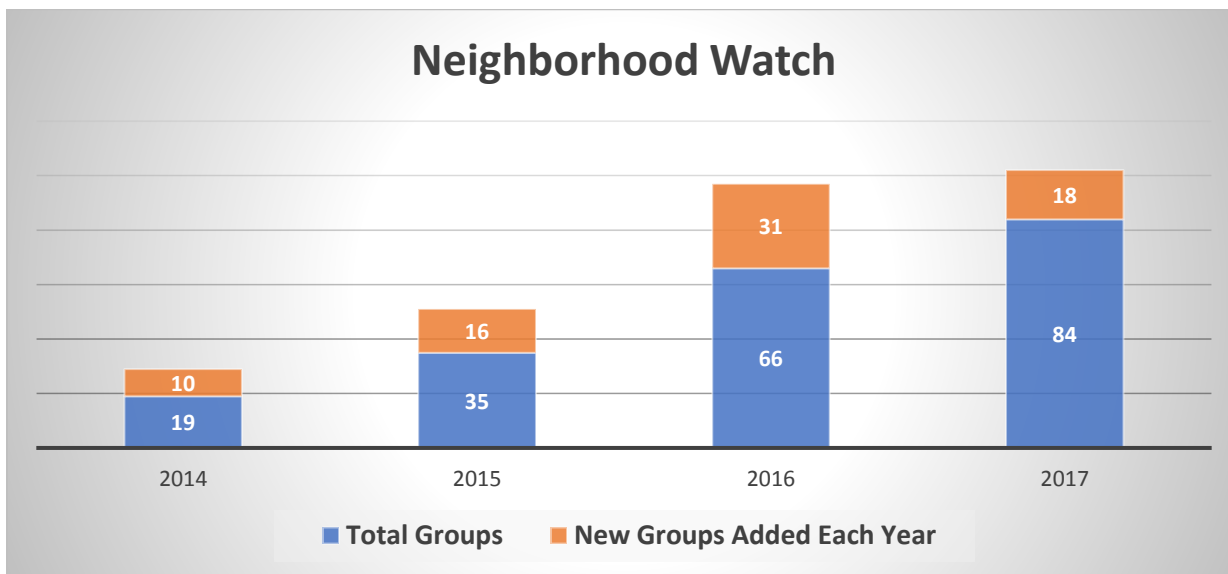

| Neighborhood Watch | 2014 | 2015 | 2016 | 2017 | % Δ '16-'17 |
|----------------------------|------|------|------|------|-------------|
| Total Groups | 19 | 35 | 66 | 84 | 37% |
| New Groups Added Each Year | 10 | 16 | 31 | 18 | |