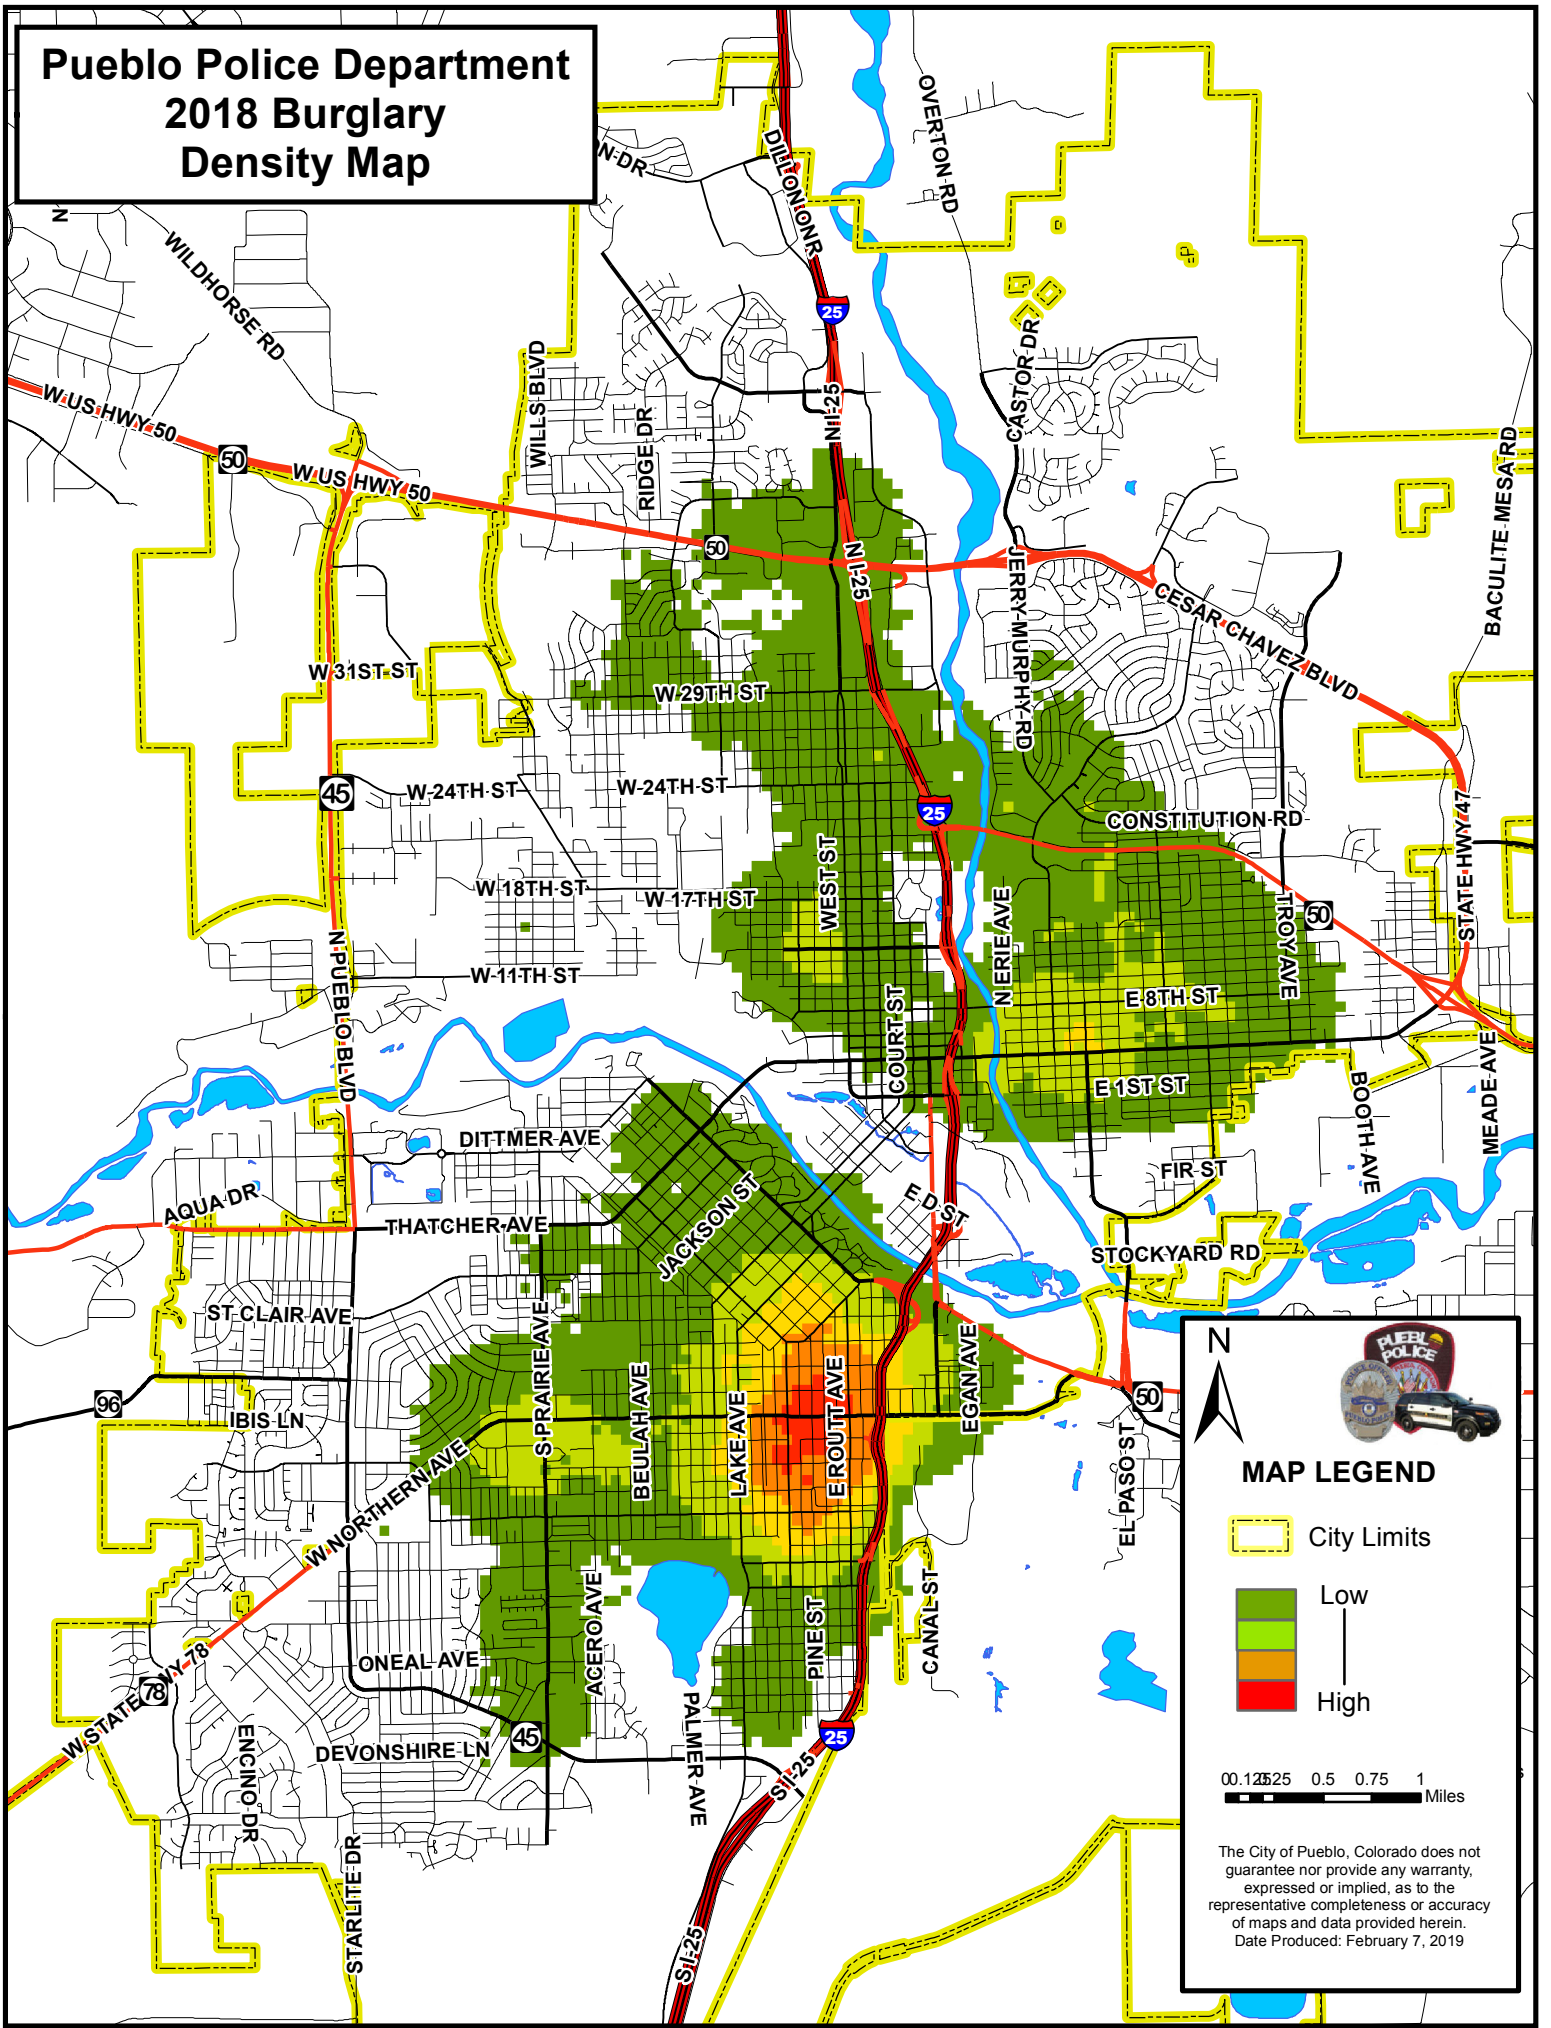

Pueblo Police Department 2018 Burglary Density Map

MAP LEGEND

-  City Limits
-  Low
High

0.125 0.25 0.5 0.75 1 Miles

The City of Pueblo, Colorado does not guarantee nor provide any warranty, expressed or implied, as to the representative completeness or accuracy of maps and data provided herein.
Date Produced: February 7, 2019