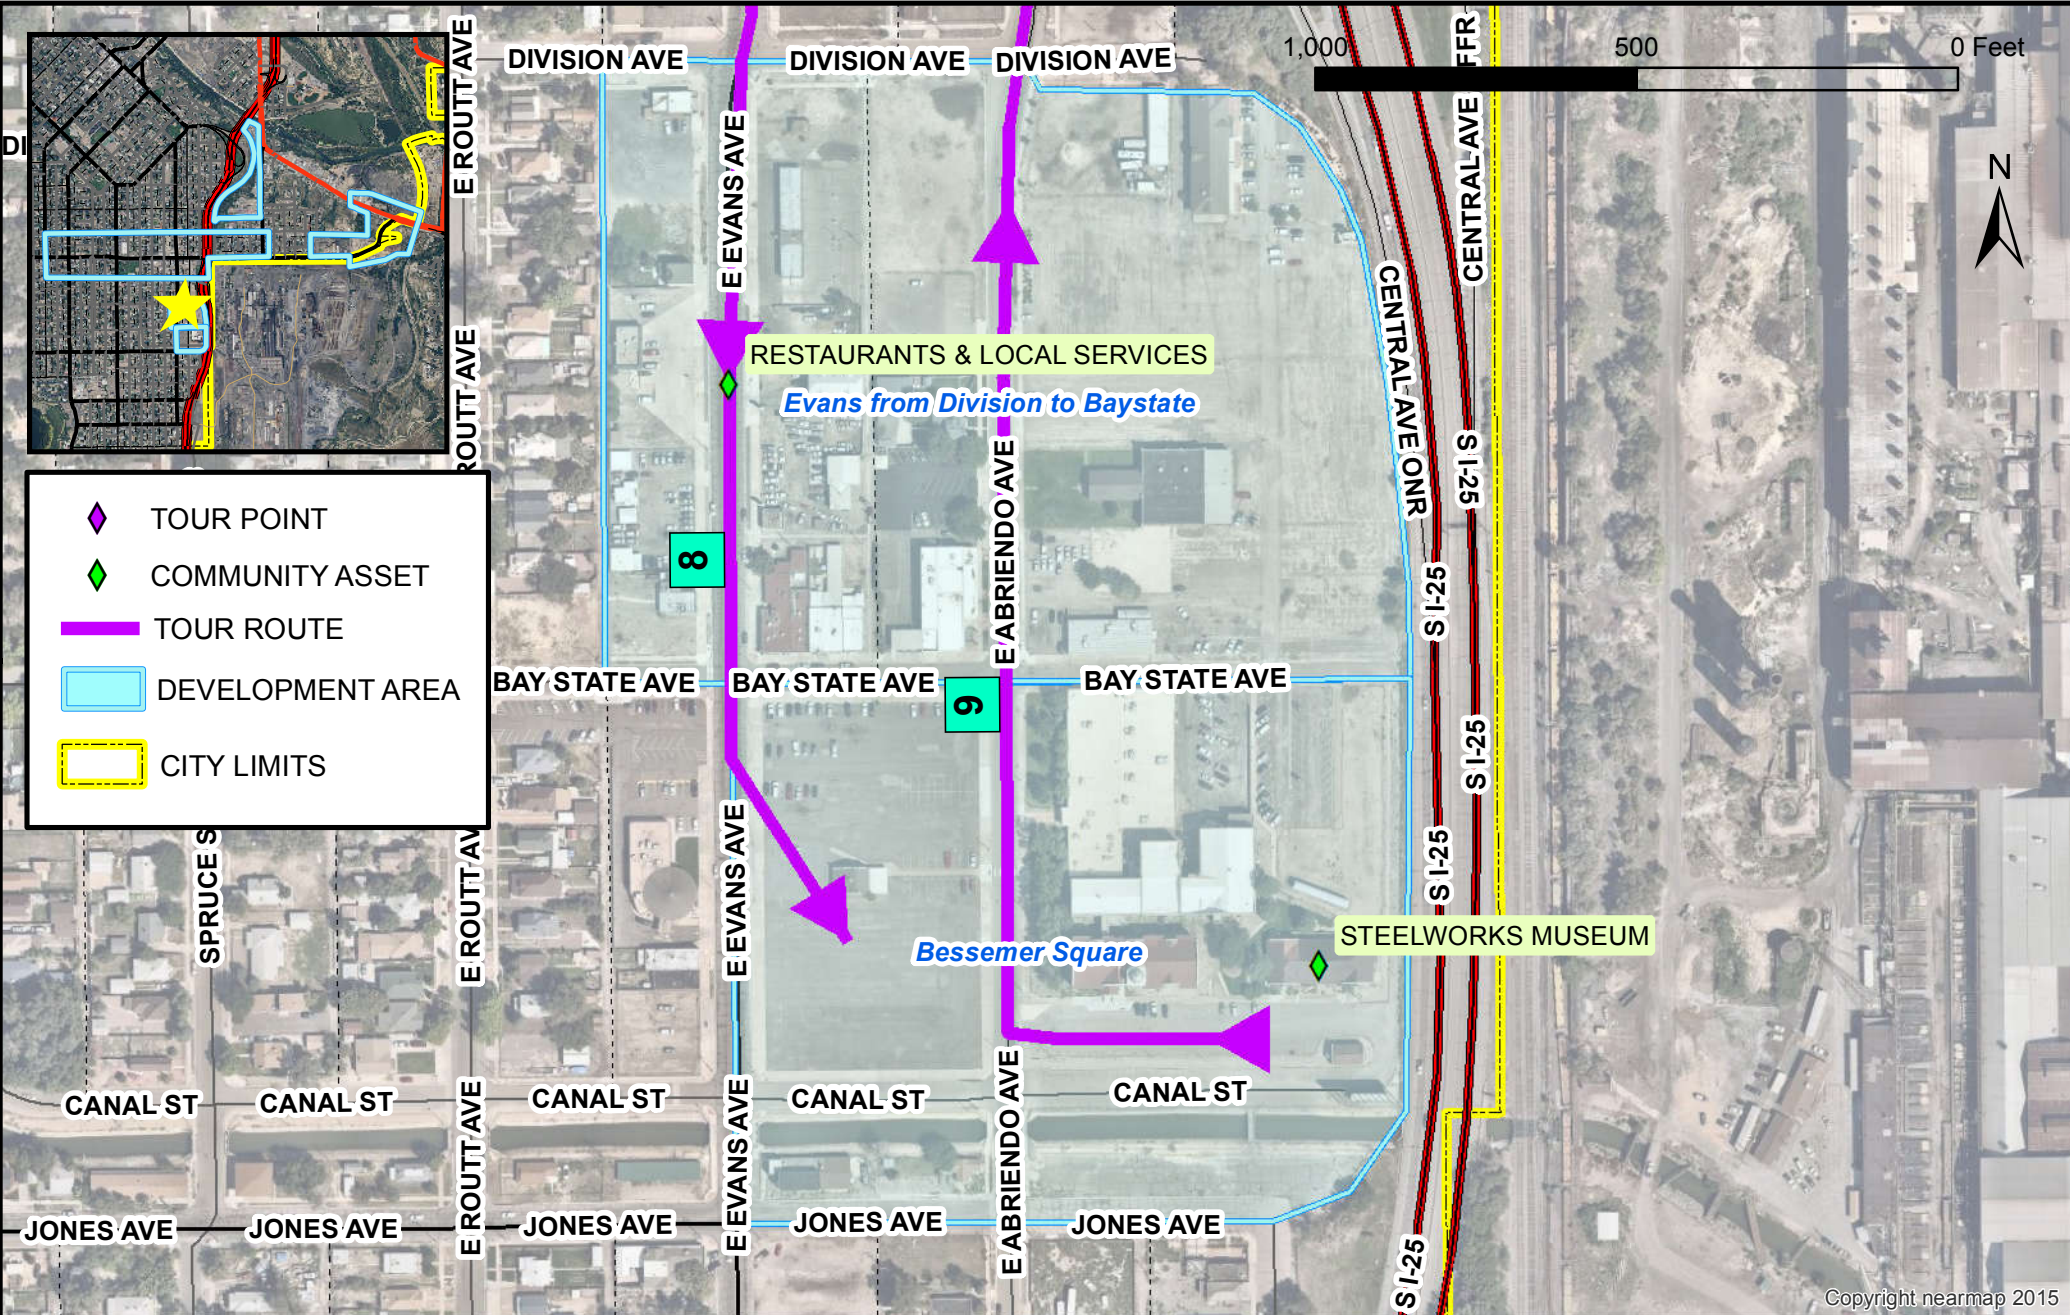

BUILDING BLOCKS MEETING & WORKSHOP

GPS: 215 CANAL ST 81004

TOUR ROUTE 8 - (FROM EILER'S) TO EVANS AND MUSEUM (0.7 mi)

Copyright nearmap 2015