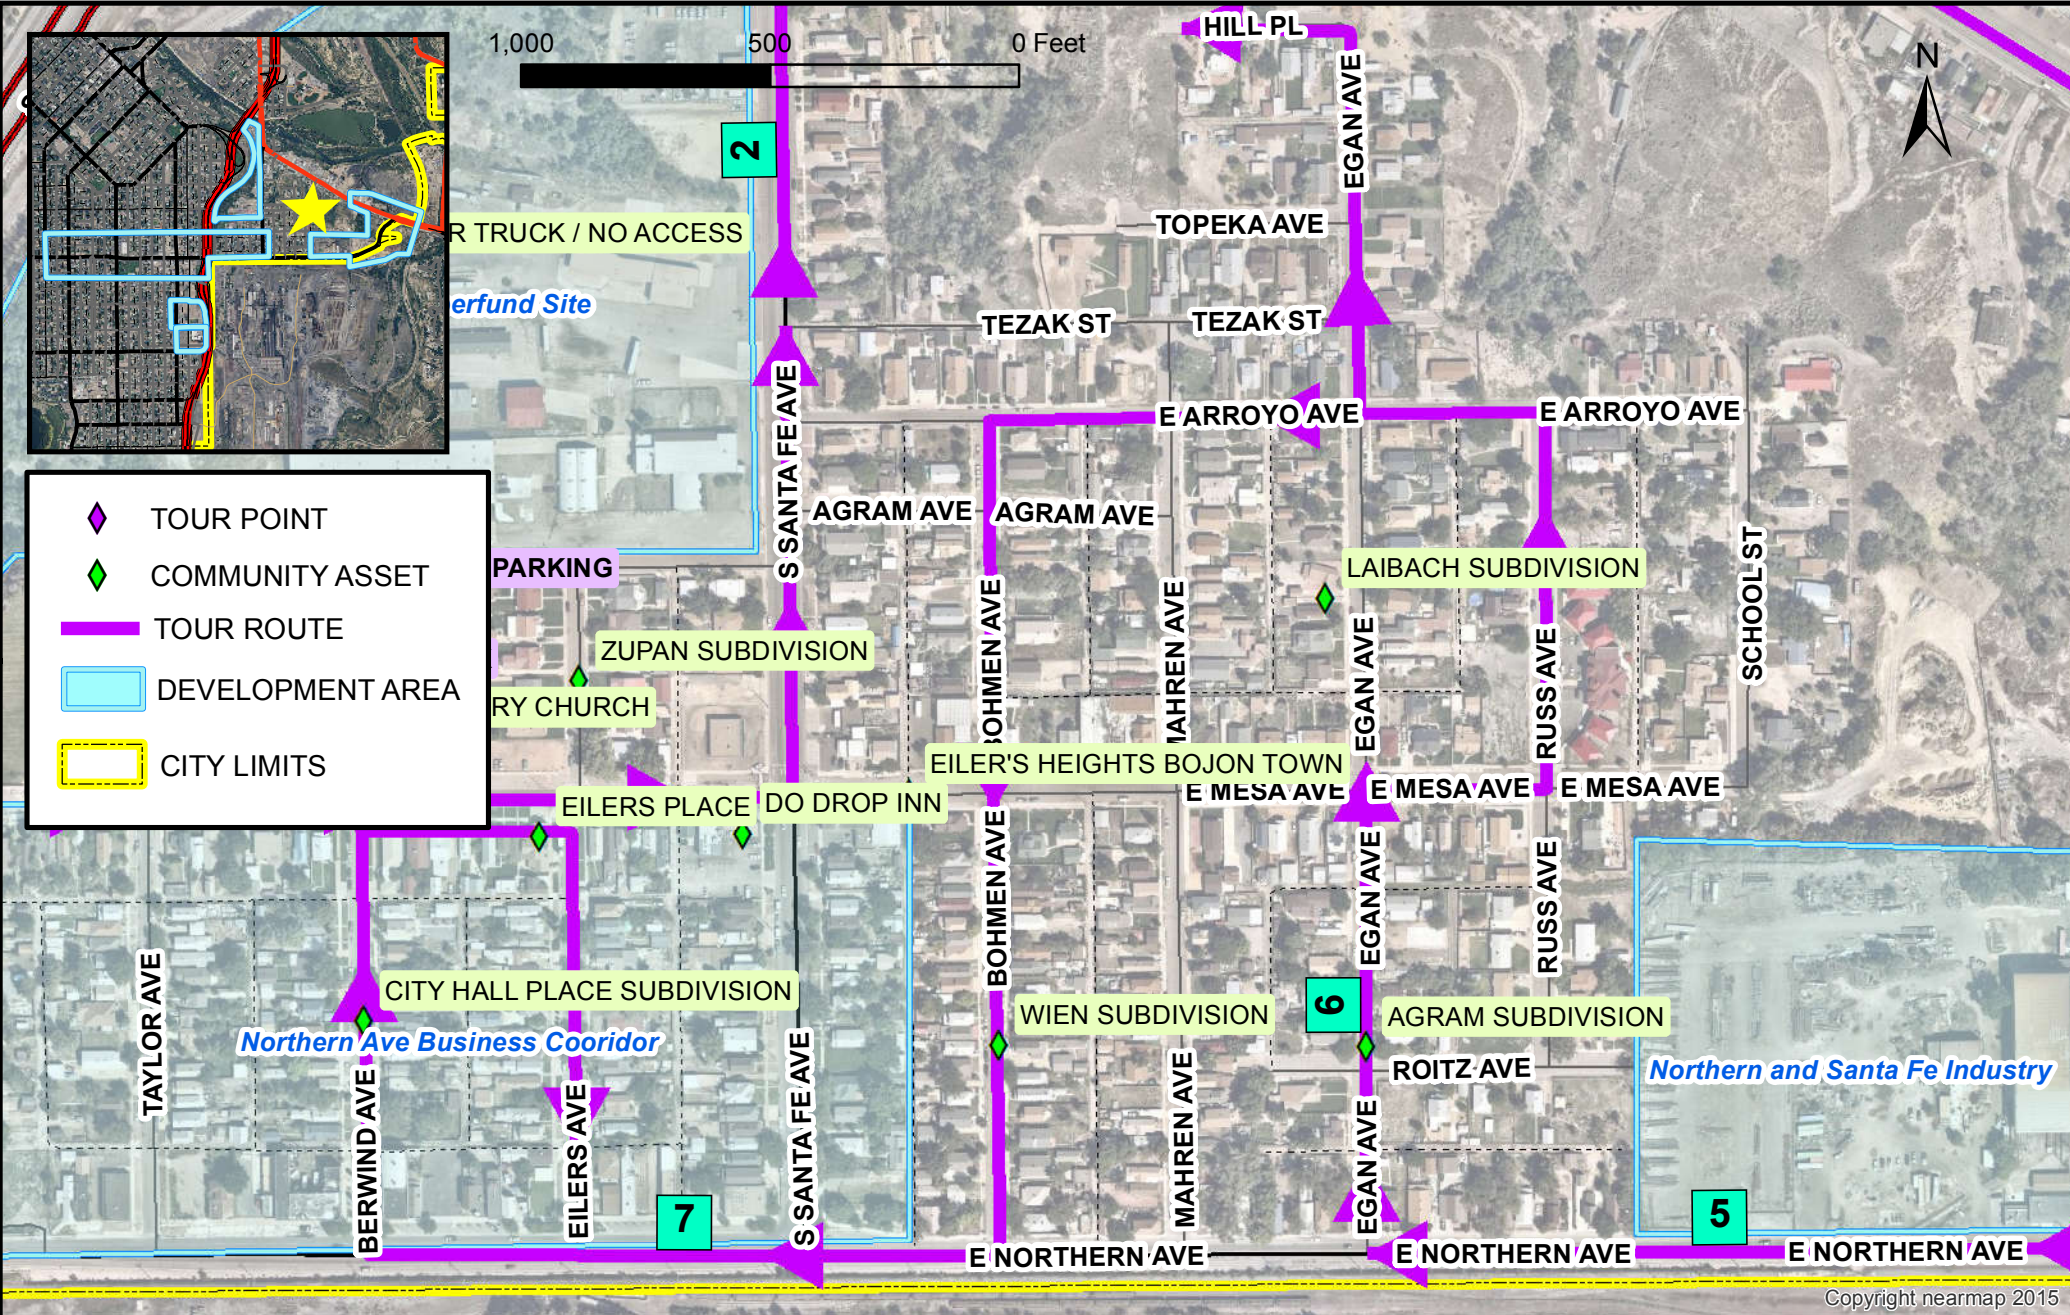

TOUR ROUTES 6 & 7 - (FROM INDUSTRY) TO BOJON TOWN, EILER'S NEIGHBORHOOD (0.7 mi + 1.2 mi)

Copyright nearmap 2015