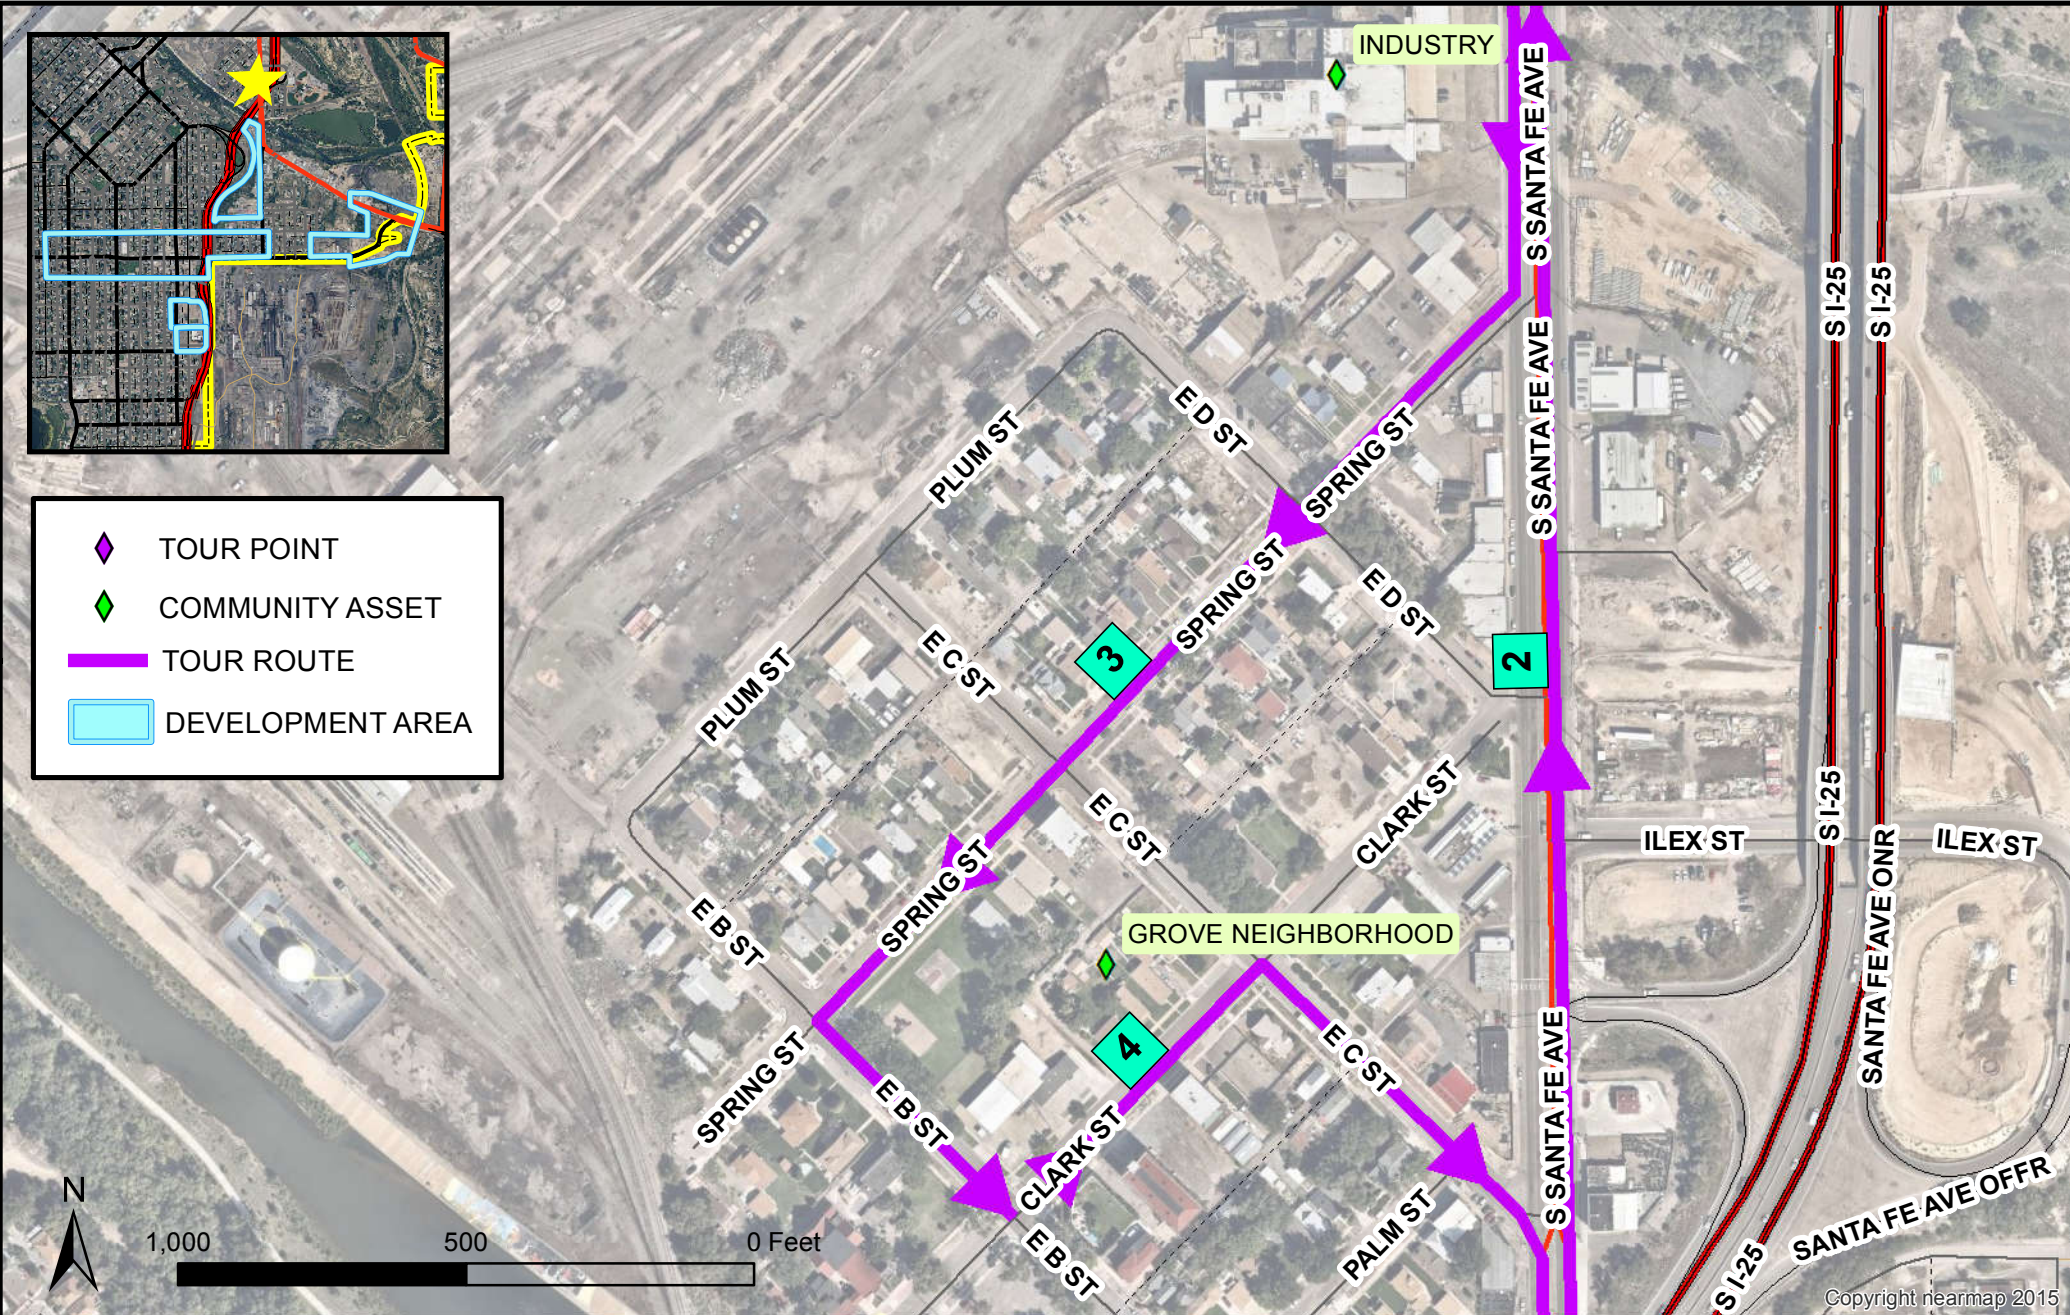

**TOUR ROUTE 3 - HISTORIC ARKANSAS RIVERWALK OF PUEBLO TO GROVE NEIGHBORHOOD (1 mi)**

-  TOUR POINT
-  COMMUNITY ASSET
-  TOUR ROUTE
-  DEVELOPMENT AREA

Copyright nearmap 2015