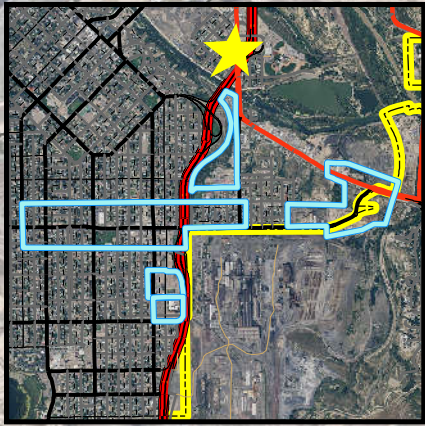

**TOUR ROUTE 3 - HISTORIC ARKANSAS RIVERWALK OF PUEBLO TO GROVE NEIGHBORHOOD (1 mi)**

-  TOUR POINT
-  COMMUNITY ASSET
-  TOUR ROUTE
-  DEVELOPMENT AREA

Copyright nearmap 2015