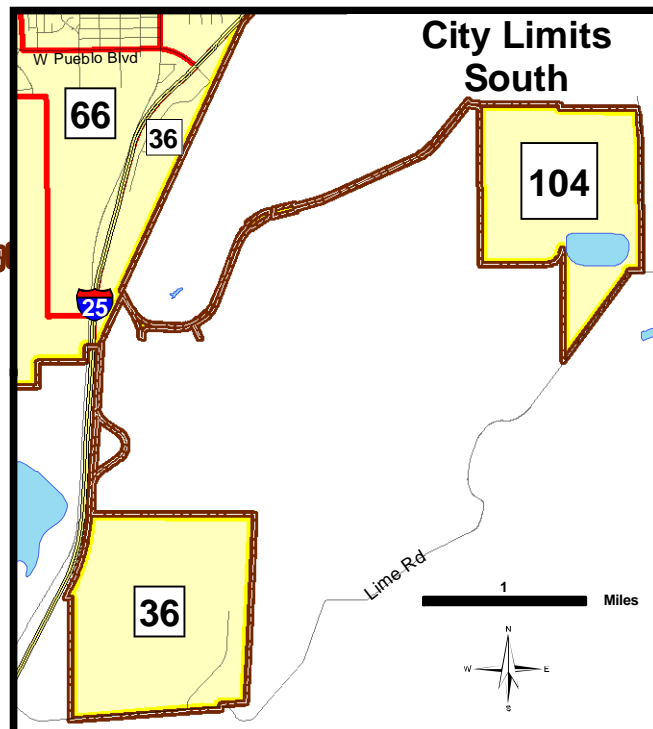

City of Pueblo
 Council District 4
 WITH
 Voting Precincts

CITY OF PUEBLO
 COUNCIL
 DISTRICT
 4

Legend

- Council District 4
- Precincts (District 4)
- City Limits
- I-25

Population: 26,802
Registered Voters: 16,455

Map created by:
Debi Romines
 City of Pueblo, GIS Department
 gis@pueblo.us
 April, 2009

This map was created for the City Clerk of the City of Pueblo, CO and is based on the redistricting of March 2009. Data used was obtained from the 2000 Census, City Clerk's Office, Public Works Department and the GIS Department. All efforts were made to verify the accuracy of the data used, but it can not be guaranteed to be correct. Please contact the City Clerk's office or the Pueblo County Elections Division for more information.