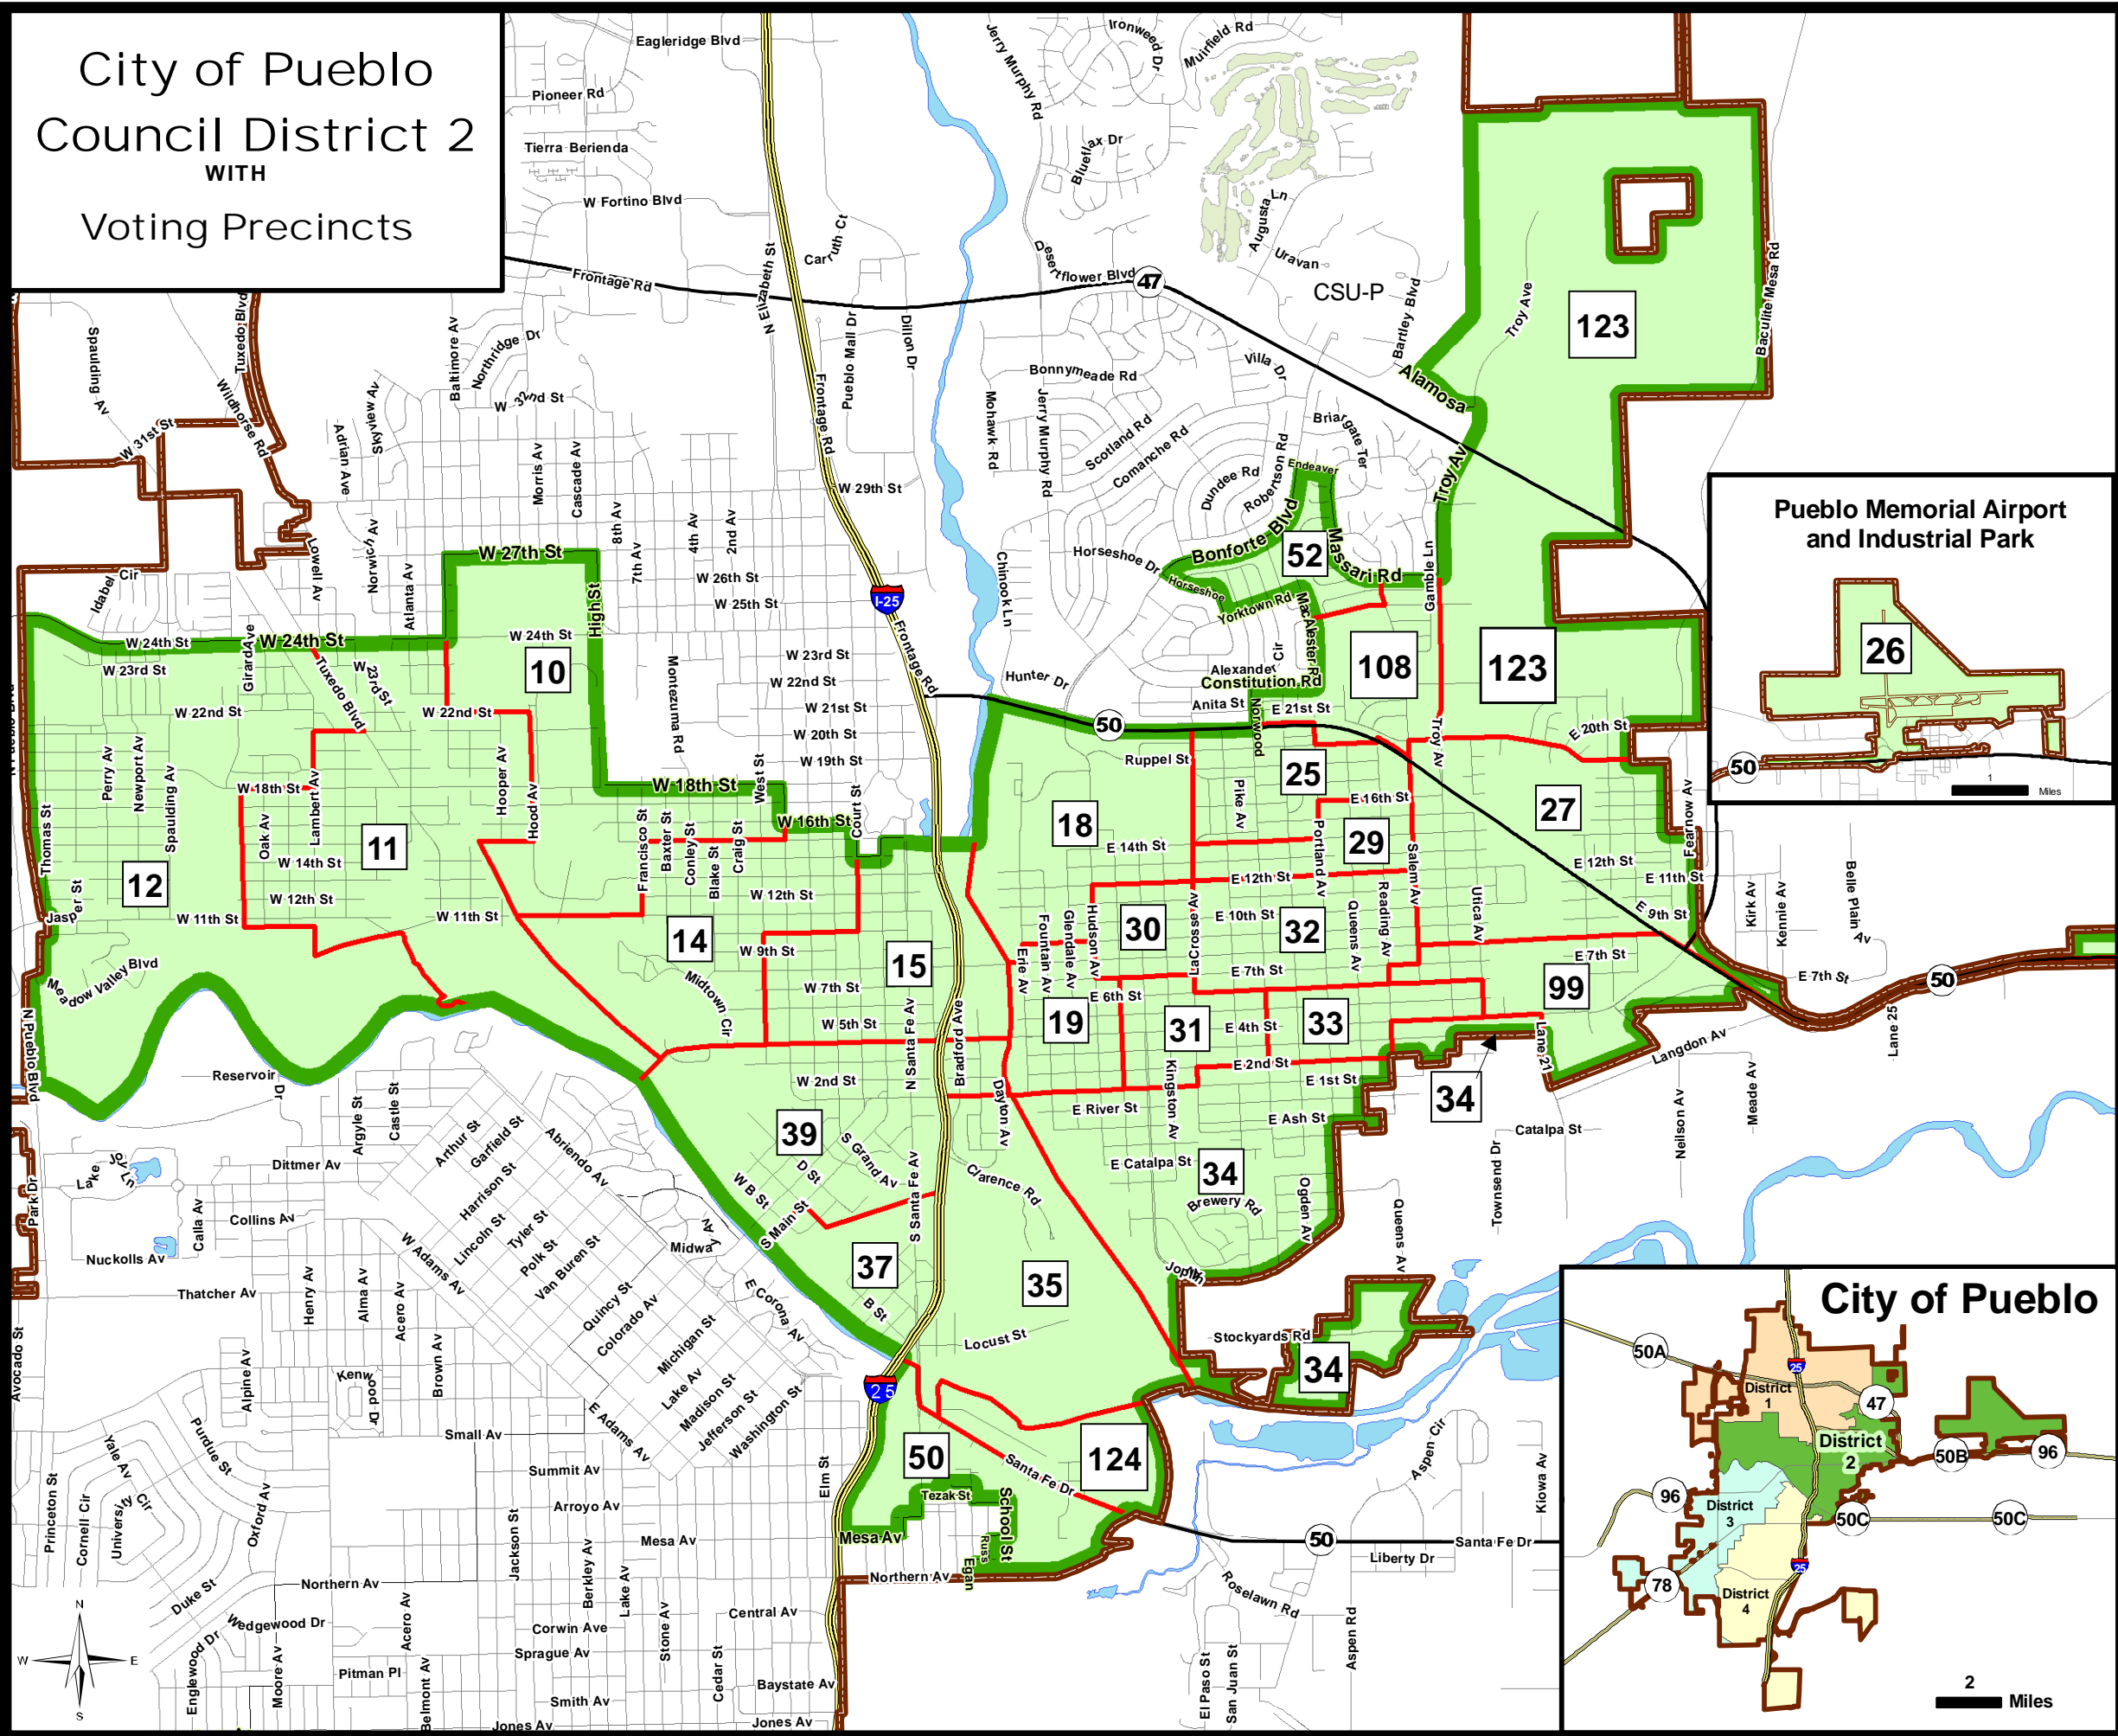

City of Pueblo Council District 2 WITH Voting Precincts

CITY OF PUEBLO COUNCIL DISTRICT 2

Legend

- Council District 2
- Precincts (District 2)
- City Limits
- I-25

Population: 26,853
Registered Voters: 14,440

Map created by:
Debi Romines
City of Pueblo, GIS Department
gis@pueblo.us
April, 2009

This map was created for the City Clerk of the City of Pueblo, CO and is based on the redistricting of March 2009. Data used was obtained from the 2000 Census, City Clerk's Office, Public Works Department and the GIS Department. All efforts were made to verify the accuracy of the data used, but it can not be guaranteed to be correct. Please contact the City Clerks office or the Pueblo County Elections Division for more information.